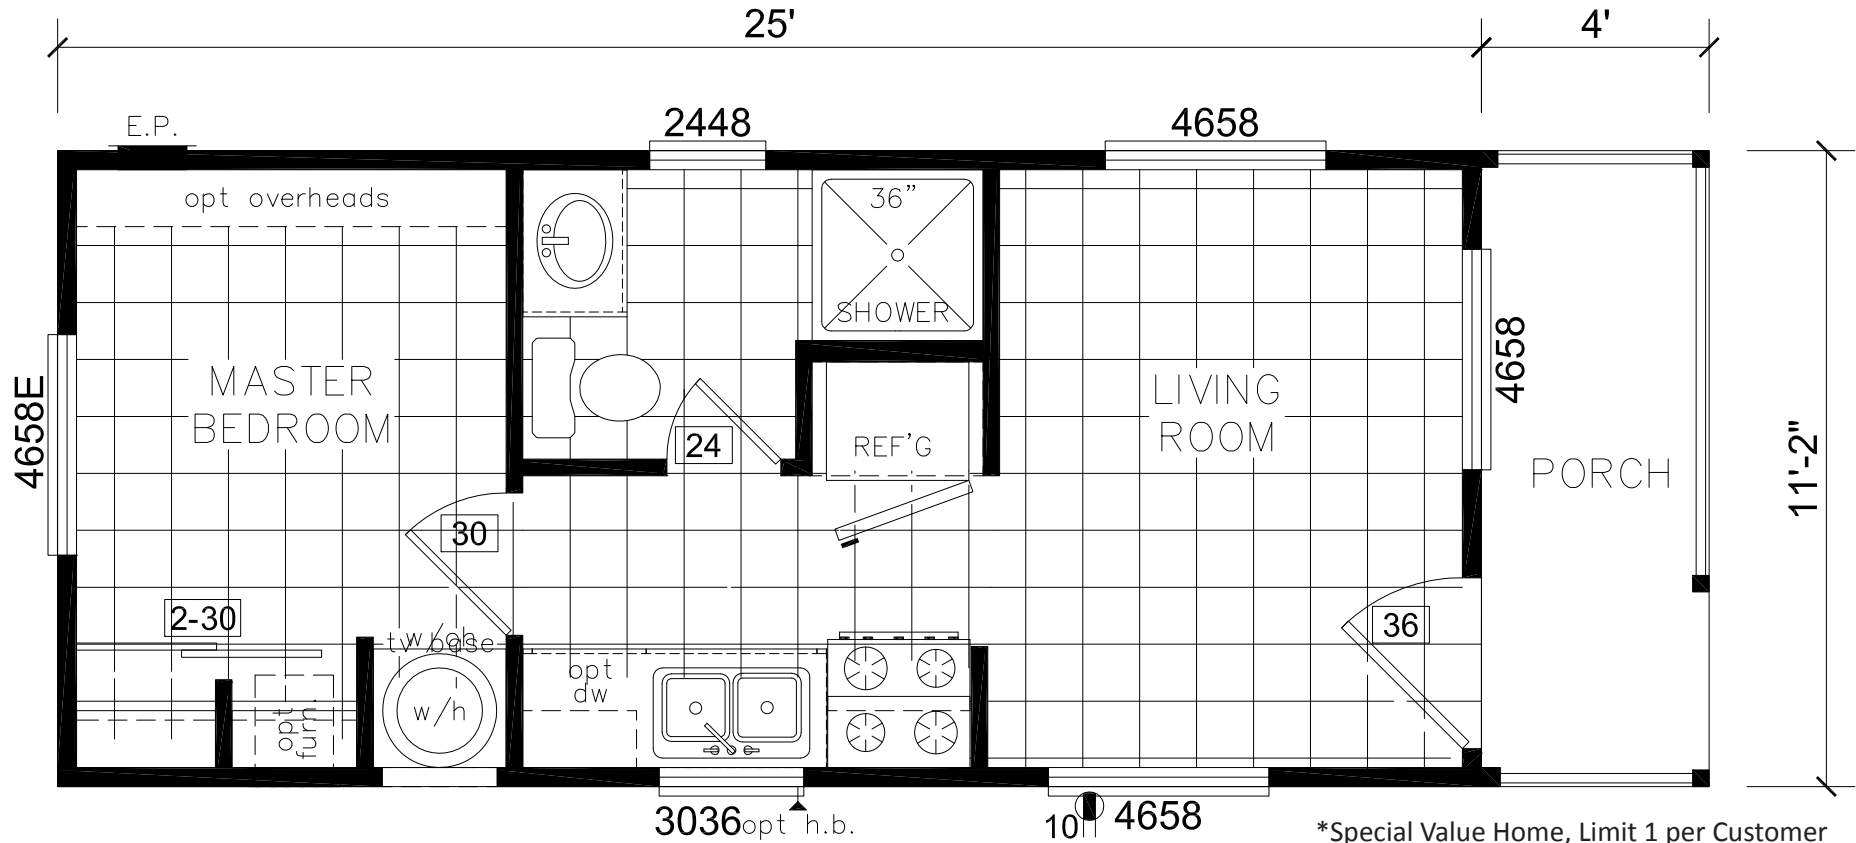

Dearborn

Northwest River Series **ATHENS**
PARK HOMES

1 Bedroom, 1 Bath, Porch
Approx. 279 Sq. Ft.

Last Updated: 1-3-18

*Special Value Home, Limit 1 per Customer

Factory Expo Home Centers
1442 Sunnyside Road
Weiser, Idaho 83672