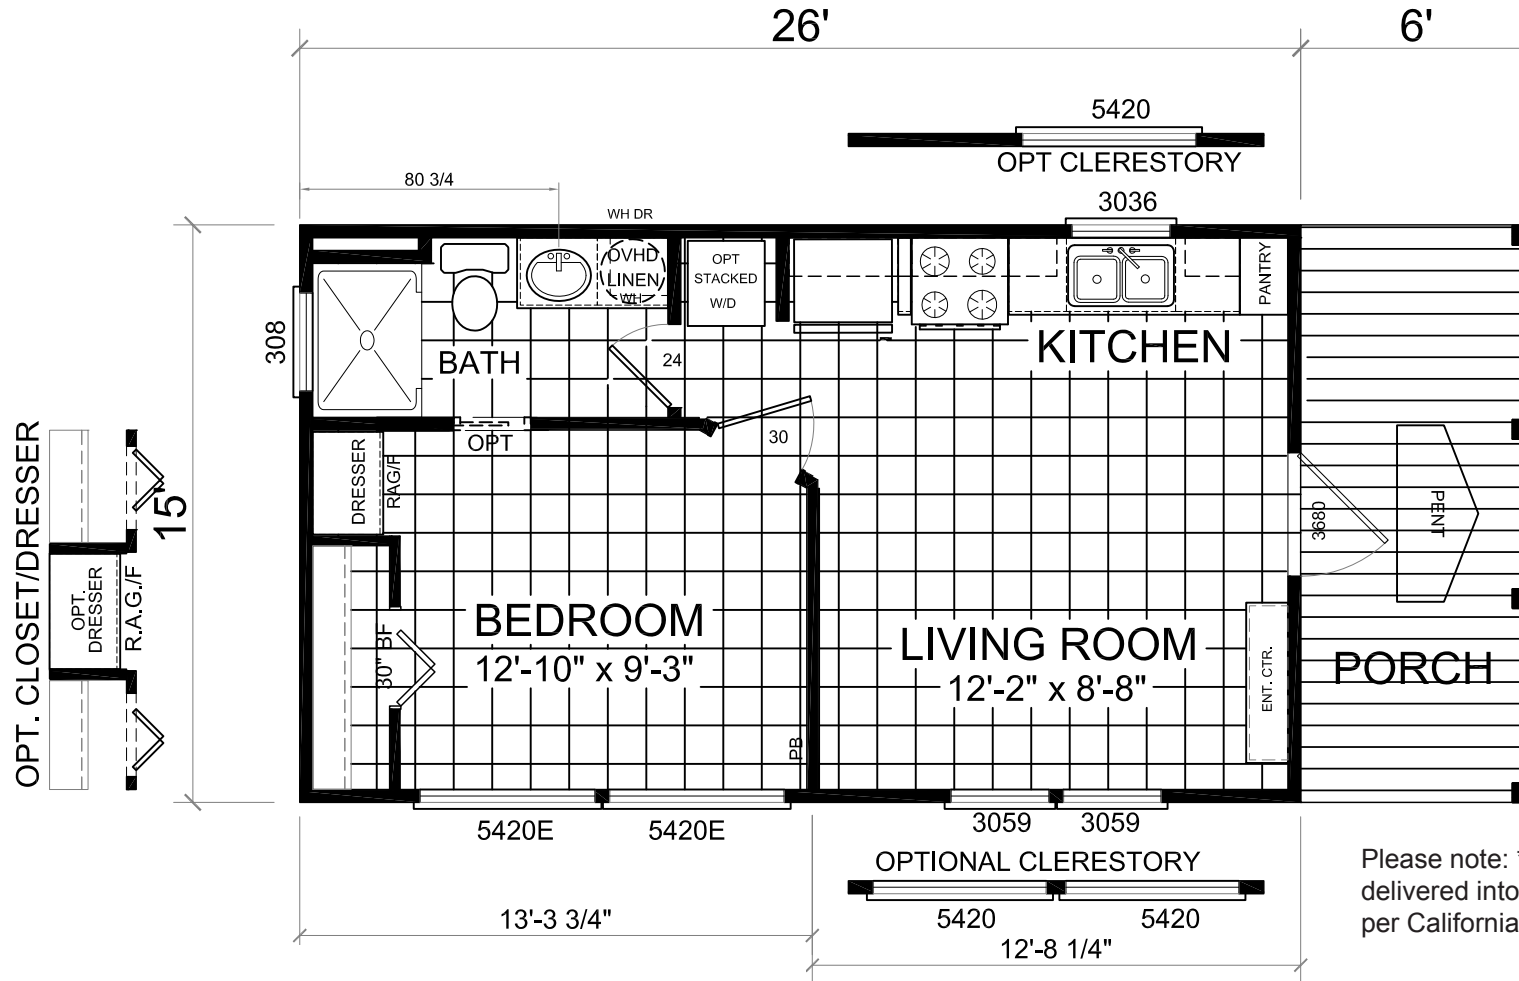

# Factory Expo

PARK MODEL HOMES

1 Bedroom, 1 Bath  
Approx. 398 Sq. Ft.

Last Updated: 2-20-18

Factory Expo Home Centers  
1442 Sunnyside Road  
Weiser, Idaho 83672

1-800-862-4956

WE.ParkModelsDirect.com

1-800-862-4956